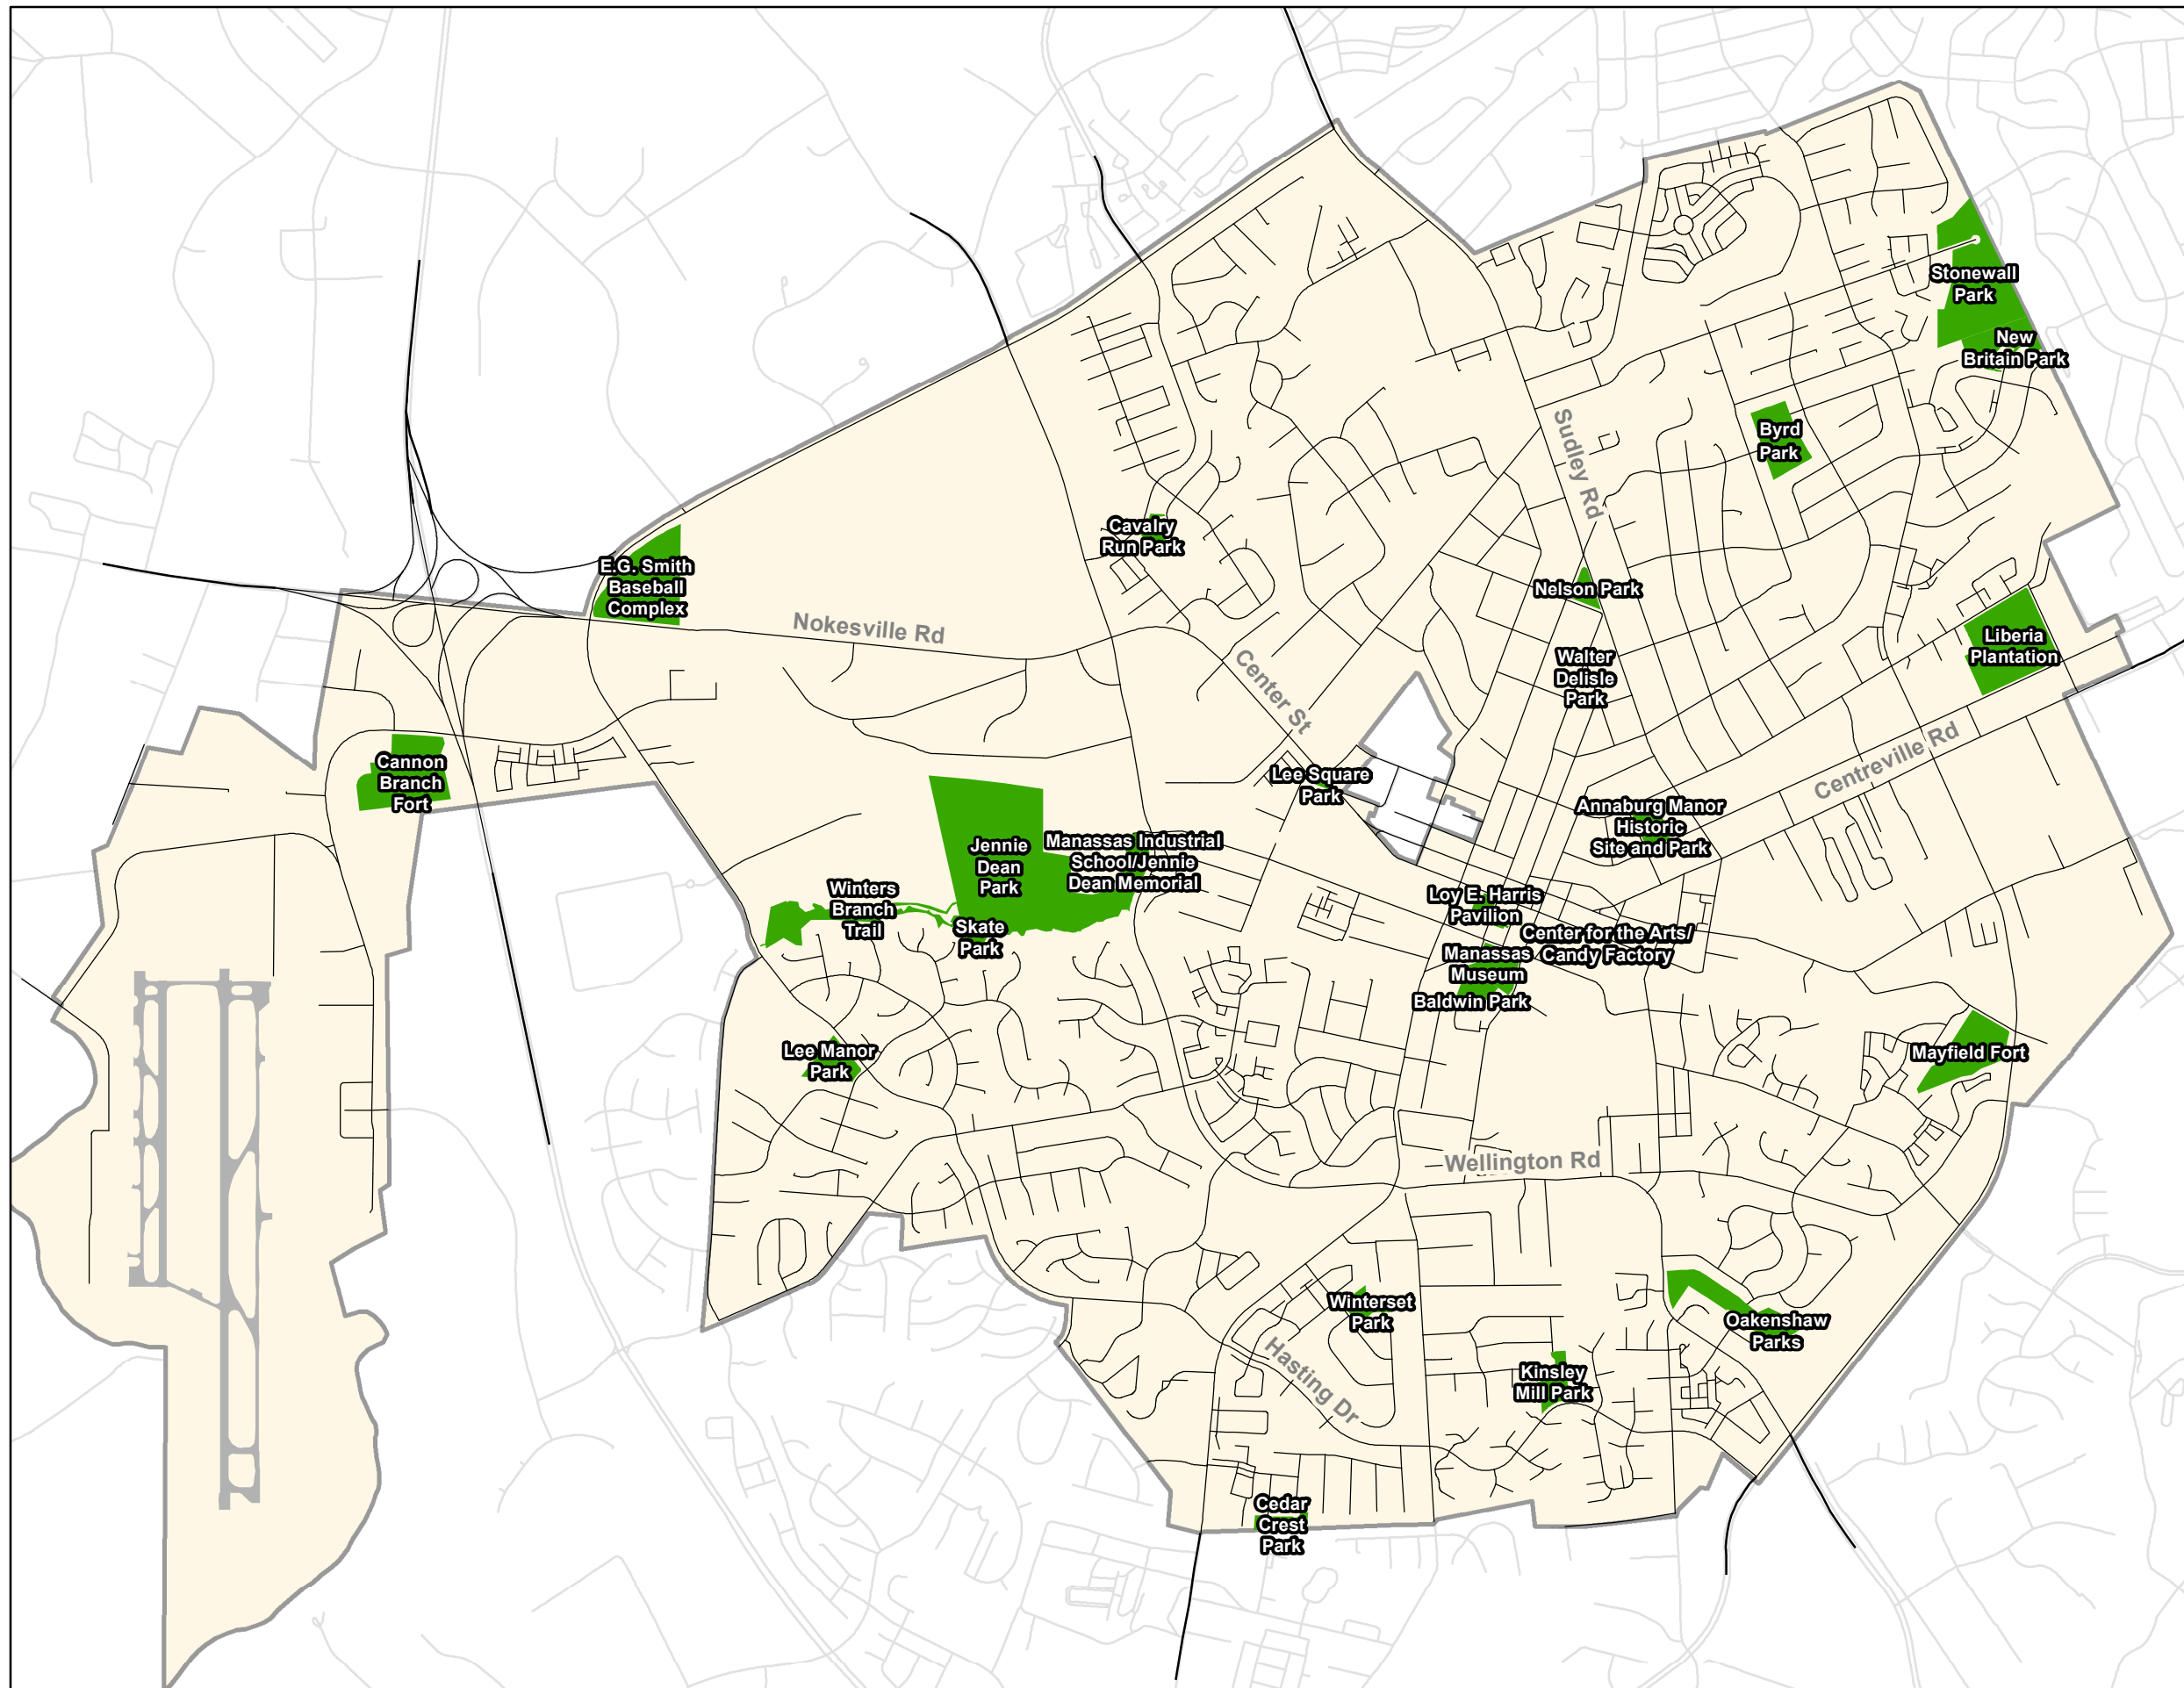

# City of Manassas

## Parks, Recreation, and Culture

1 inch = 2,000 feet

Created by: Manassas IT/GIS  
Updated on: 12/17/2019  
Name: Map\_Parks\_11x17.mxd