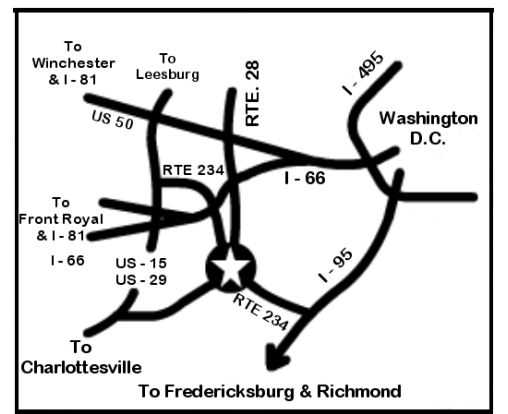

Legend

- Shared Use Path
- Bike Lane
- Signed Shared Road
- Parks

Bikeway and Pedestrian Trail System

City of Manassas

9027 Center St.
 Manassas, VA 20110
 Date: 1/29/2018