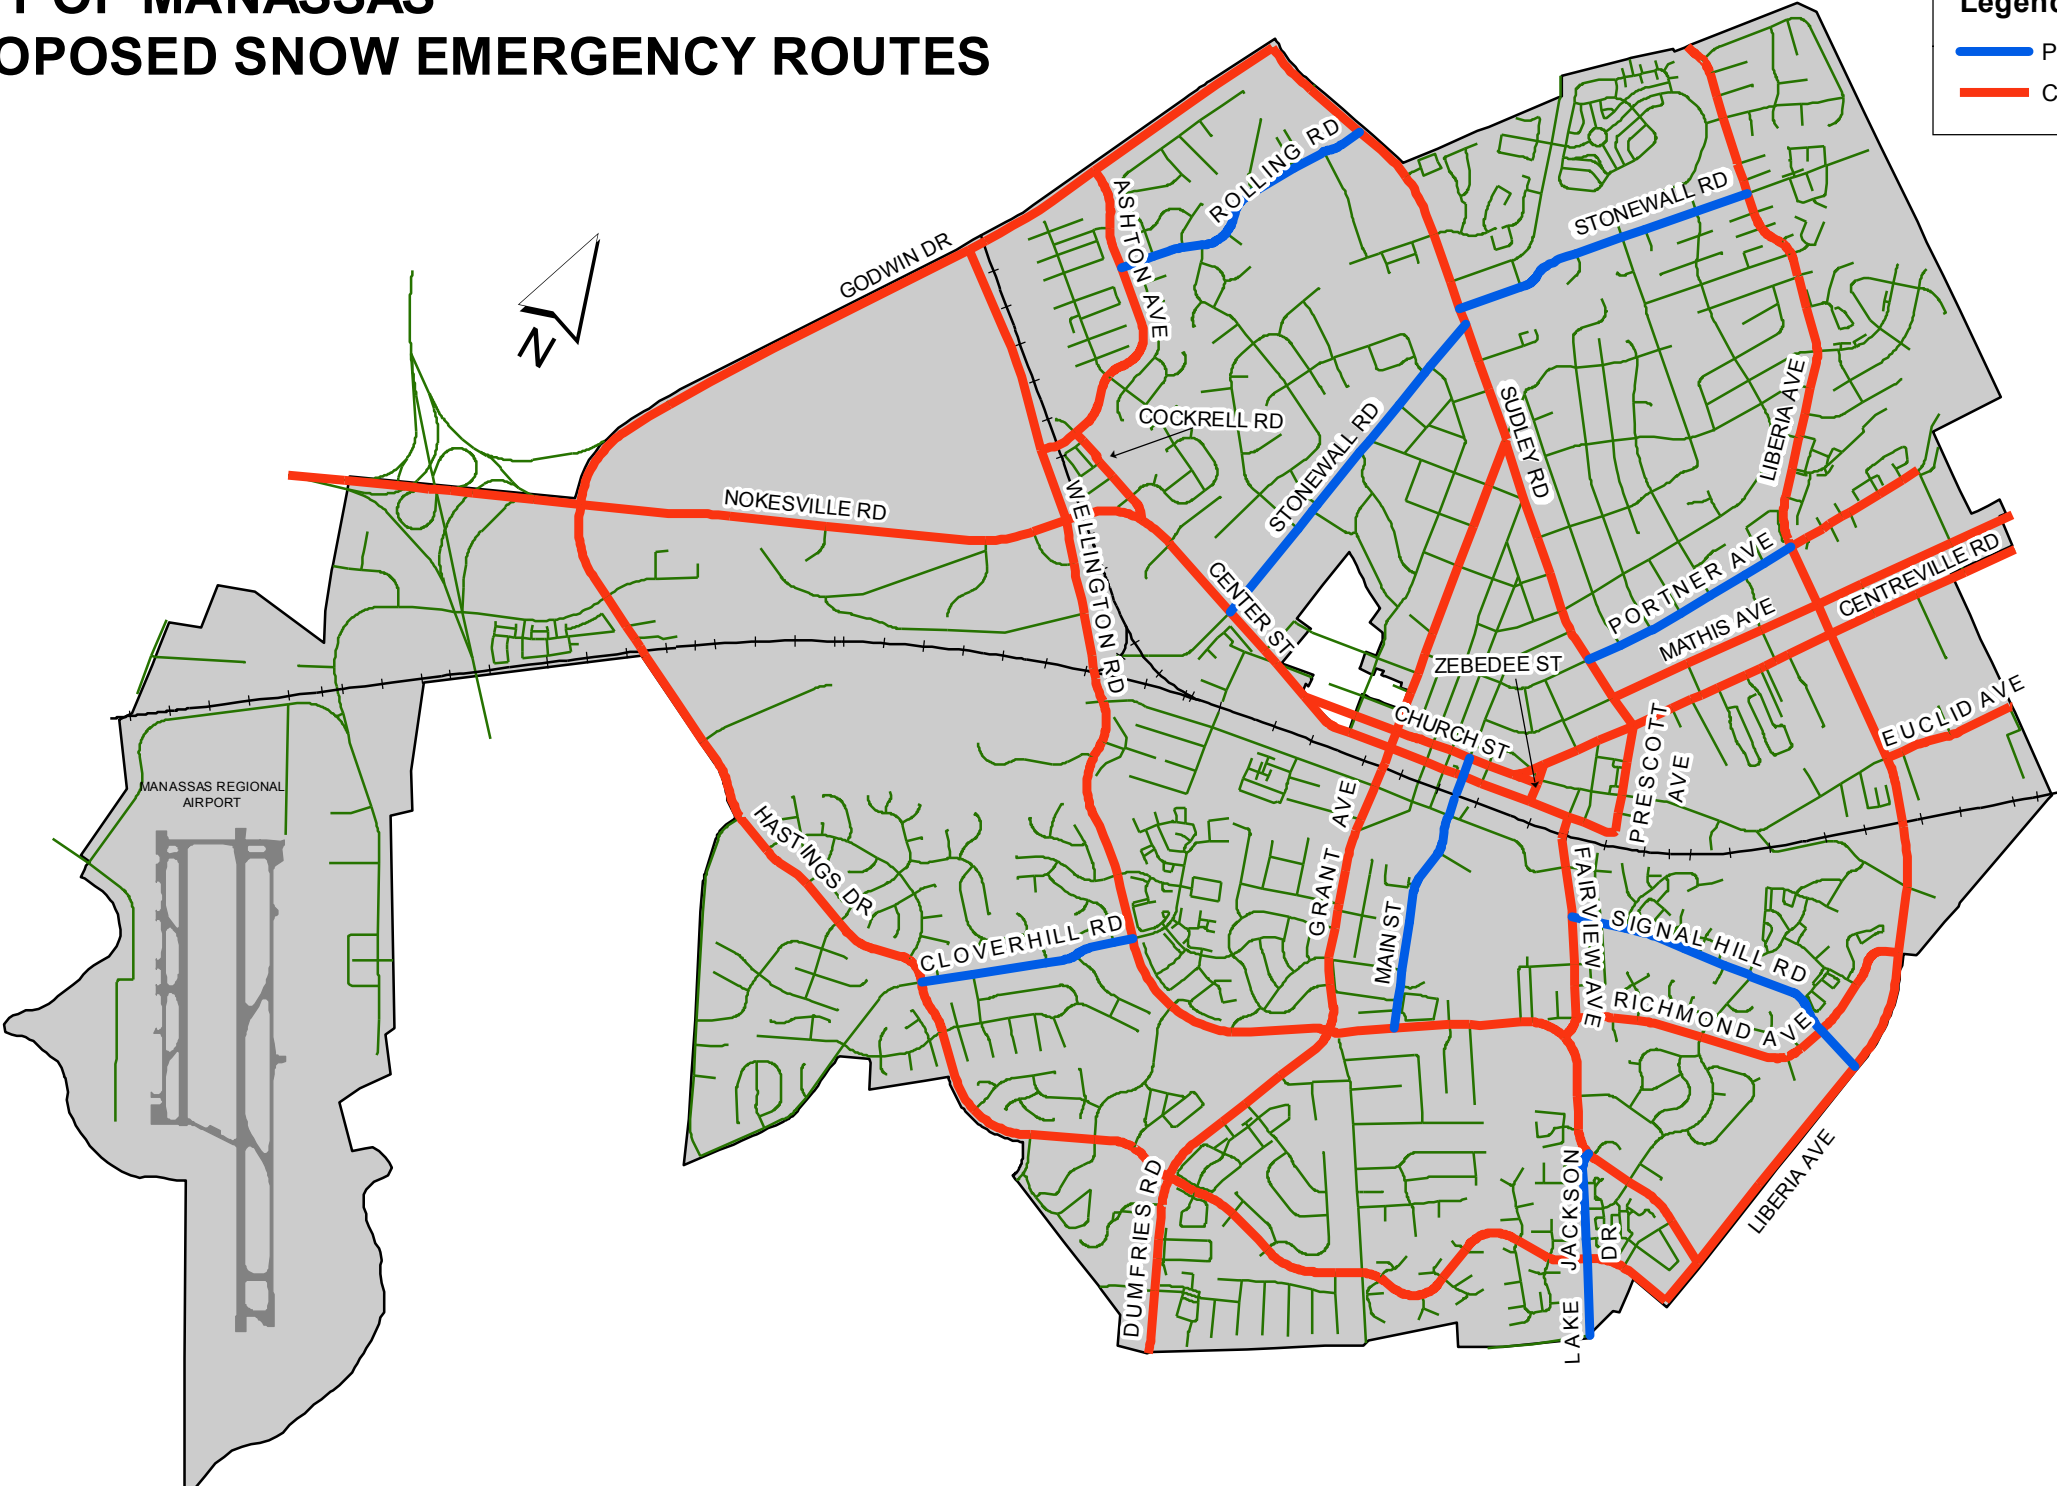

# CITY OF MANASSAS PROPOSED SNOW EMERGENCY ROUTES

### Legend

- Proposed Snow Emergency Route
- Current Snow Emergency Route

Map created by: IT/Enterprise GIS Group  
Map Updated on: 11/20/2018  
Map Name: Snow\_emergency\_Route.mxd