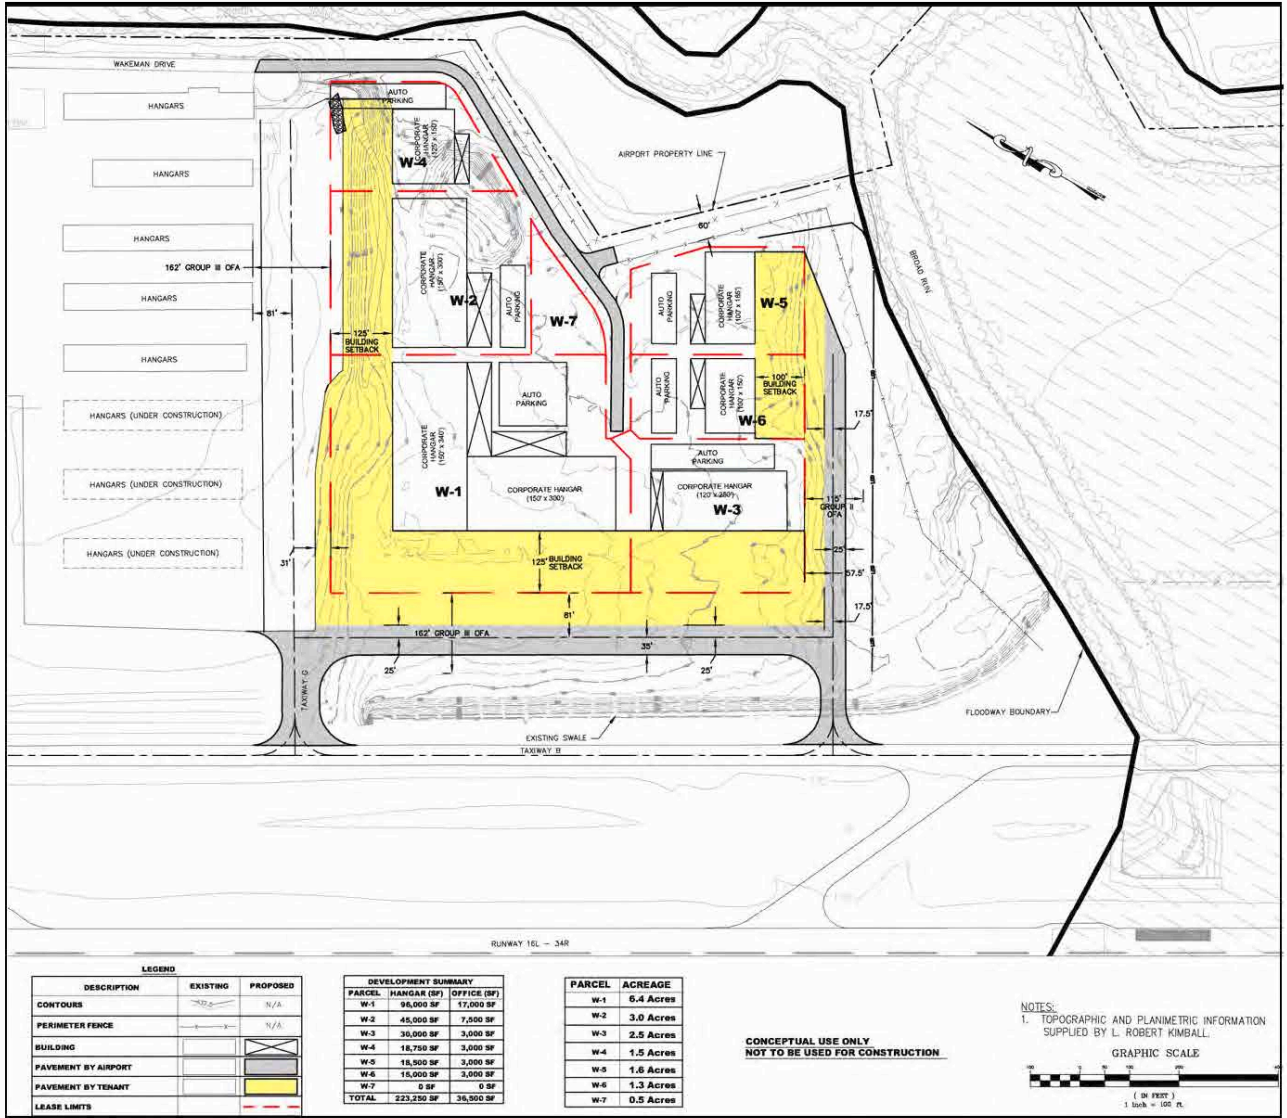

PROPERTY FOR DEVELOPMENT

Manassas Regional Airport (KHEF)

Listing Description:

- For Lease, For Development
- 26 acres available for light industrial use.

Contact Juan Rivera for Lease Rate Information.

For More Information Contact: