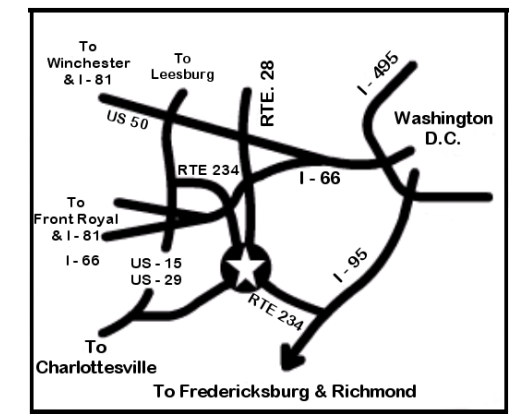

Legend

- Shared Use Path
- Bike Lane
- Signed Shared Road
- Parks

Bikeway and Pedestrian Trail System

City of Manassas